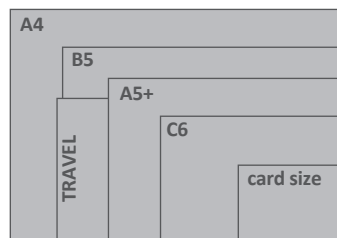

Available formats

A4	A5+	B5	C6	TRAVEL	CARD SIZE
47070 assorted	61167 assorted	47073 assorted	53294 assorted	47076 assorted	54972 assorted
12 216	12 180	12 180	12 228	12 192	12 468

Zip pocket ErichKrause
DIAGONAL PASTEL,
opaque