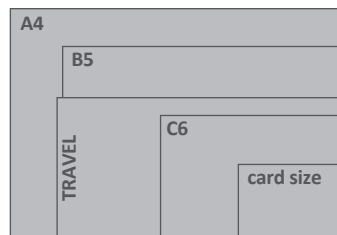

Available formats