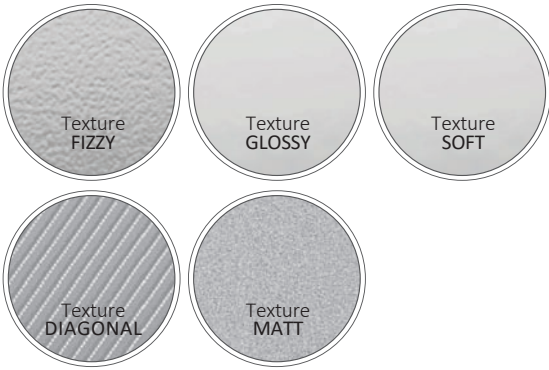

Texture
SOFT

60920 ^S
assorted

12

240

ZIP POCKETS

Organize documents, household trifles, and other things using various colors

Zip-pockets A4 hold up to **100 sheets**

Plastic protects from liquids, dirt, dust, and mechanical damage
Fingerprints and small scratches are not visible