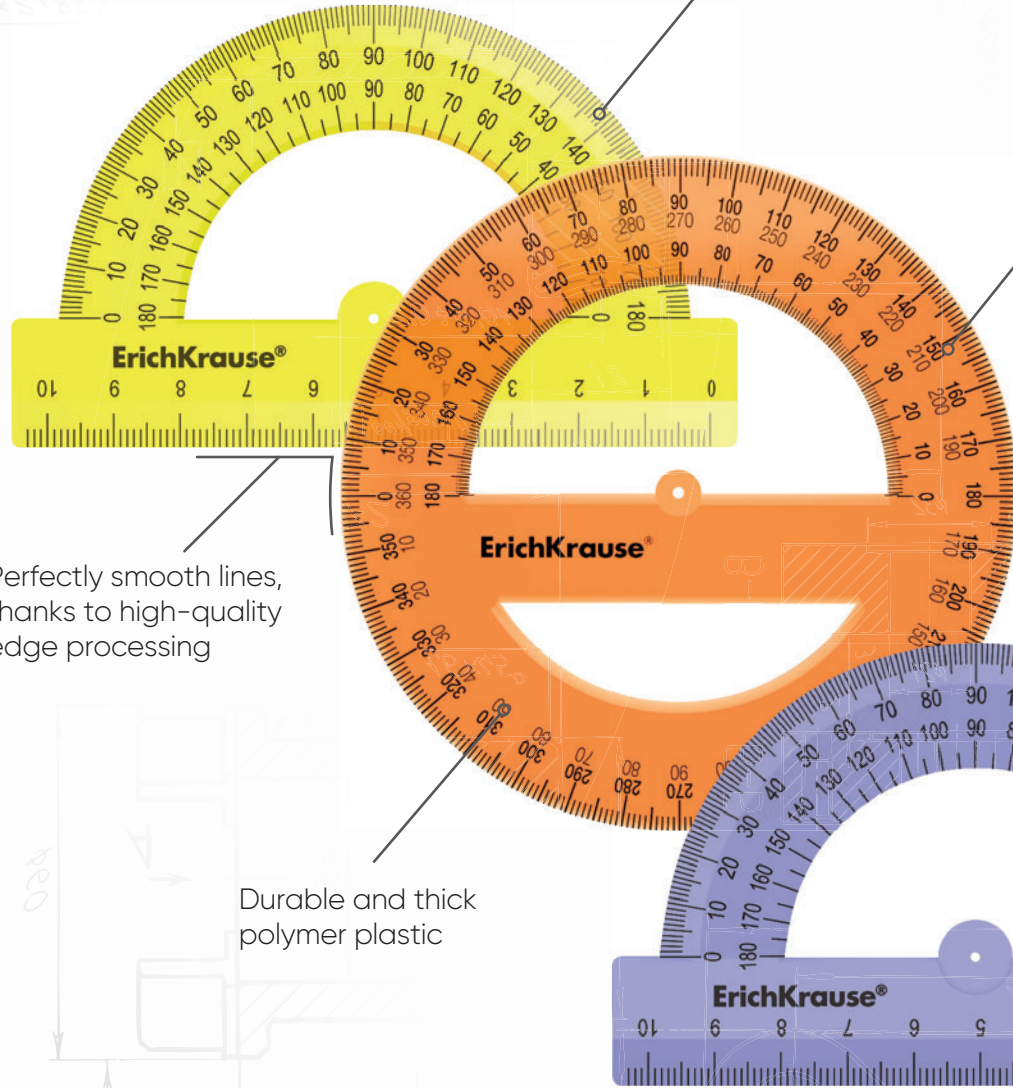

Correct millimeter scale due to accurate calibration

The scale and numbers are erasure resistant and easy to read

Perfectly smooth lines, thanks to high-quality edge processing

Two-sided scale

Durable and thick polymer plastic