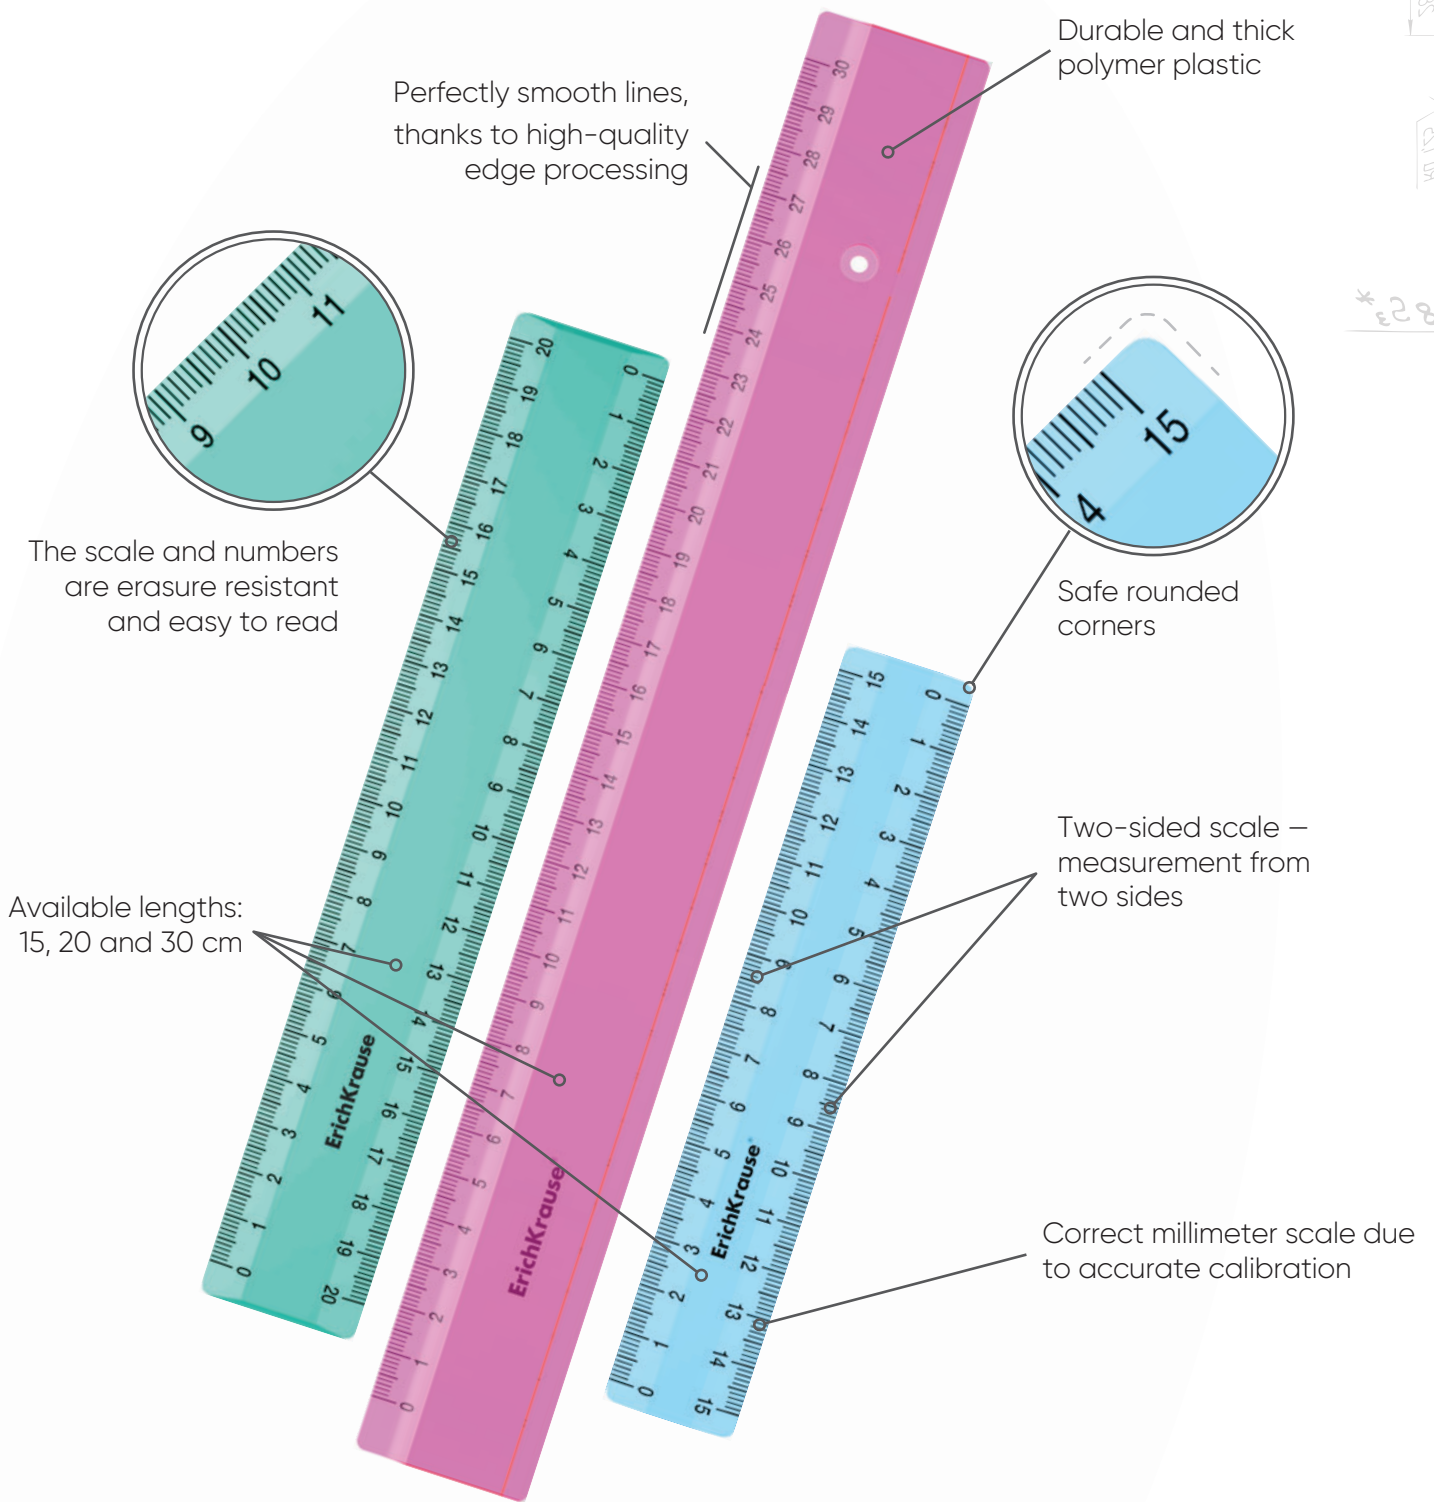

RULERS

Packages with bright designs