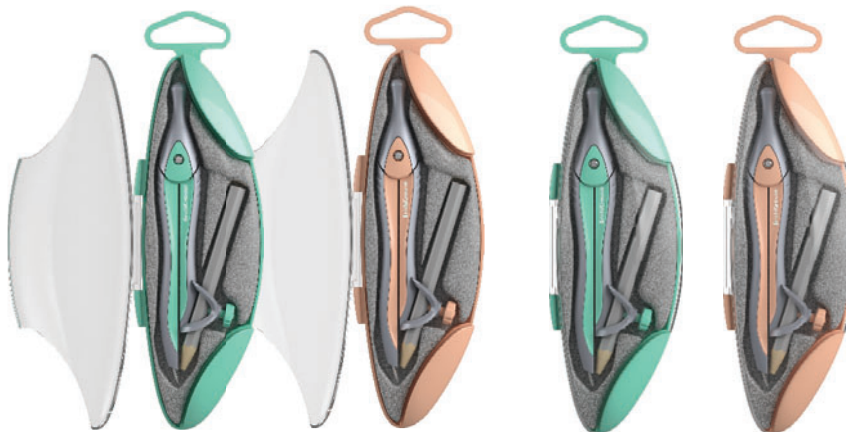

61374
darkblue

S

	1
	144

Metal compass ErichKrause PASTEL BLOOM, with pencil

STANDARD

LTR

EKT

61375
assorted