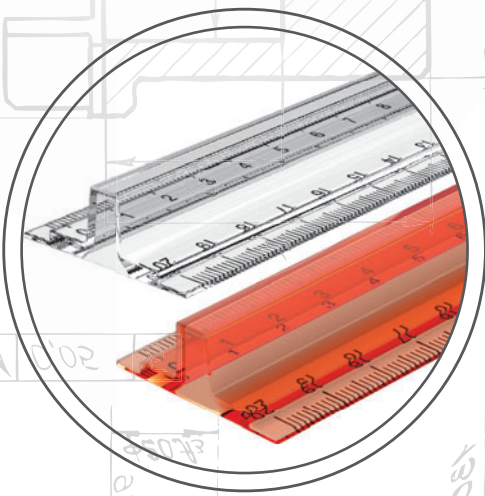

RULERS WITH DESIGNS –
more than 50 options for children and
adults

MORE THAN 35 COLORS
–from bright to calm

RULERS WITH
MULTIPLICATION TABLE
AND ENGLISH ALPHABET

RULERS
WITH A HOLDER

RULERS 15 CM

Plastic wave-edge ruler
ErichKrause
CLEAR, transparent