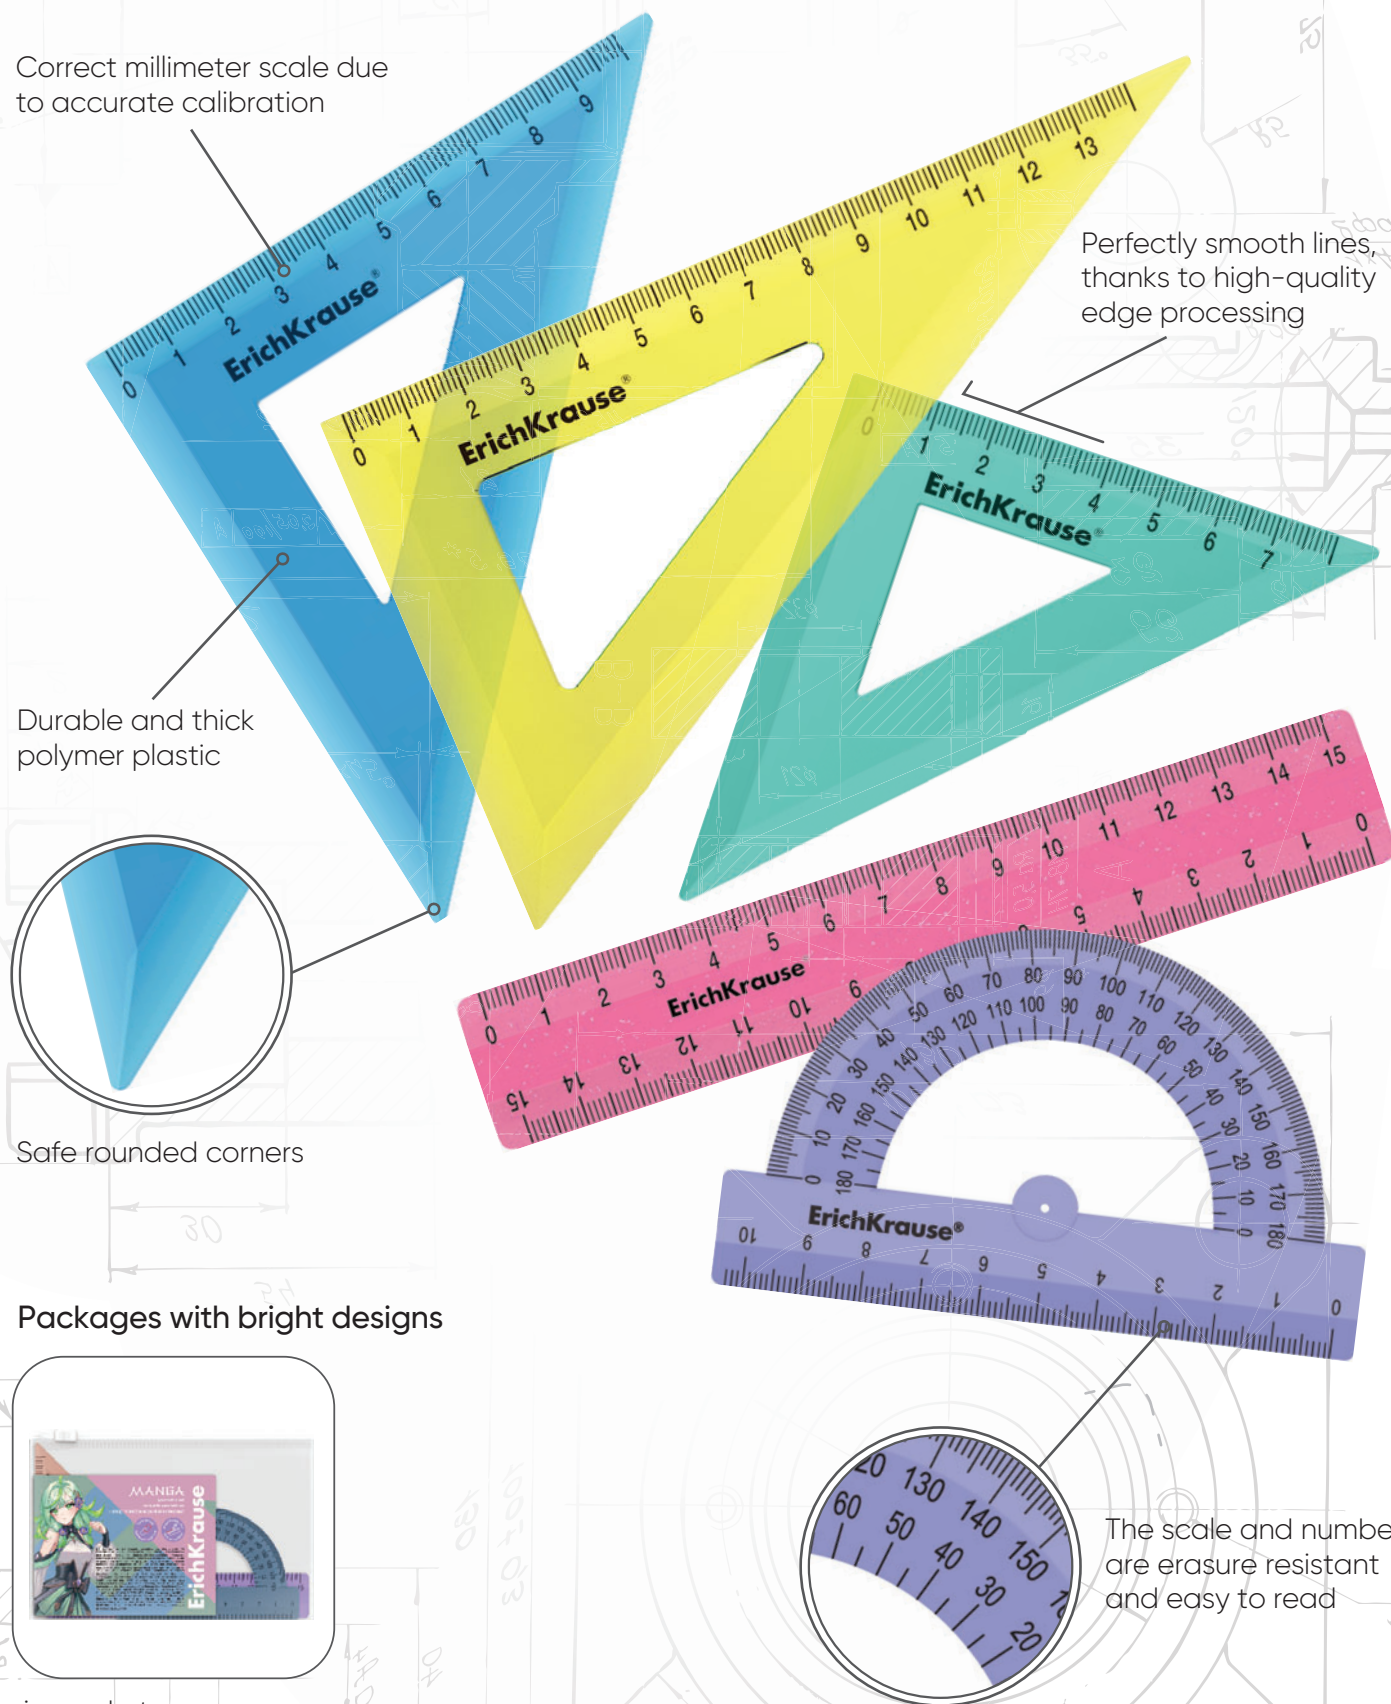

GEOMETRY SETS

AVAILABLE CONFIGURATIONS:

- Mono sets with accessories from the same category
- Sets of different accessories: large, medium and small

Correct millimeter scale due to accurate calibration

Perfectly smooth lines, thanks to high-quality edge processing

Durable and thick polymer plastic

Safe rounded corners

Packages with bright designs

zip pocket