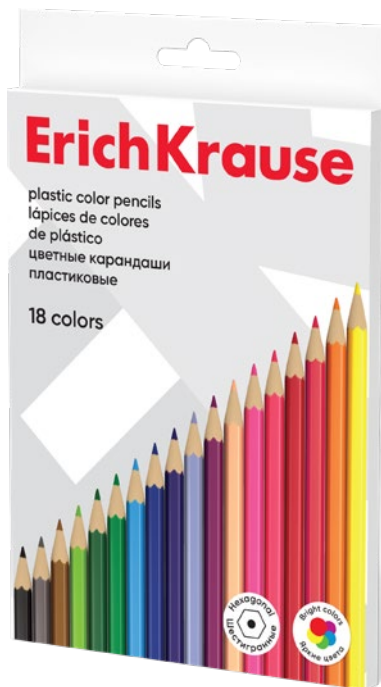

18 colors

53362

10

160