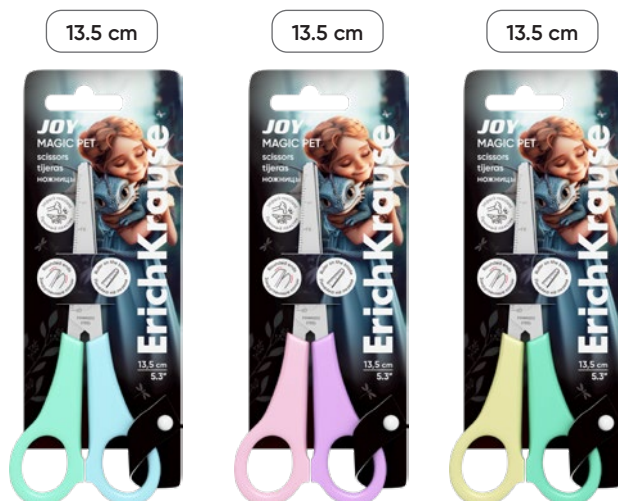

Scissors ErichKrause JOY® Magic Pet

SCHOOL

STANDARD

EKT

LTR

NEW

63161
assorted

12
240