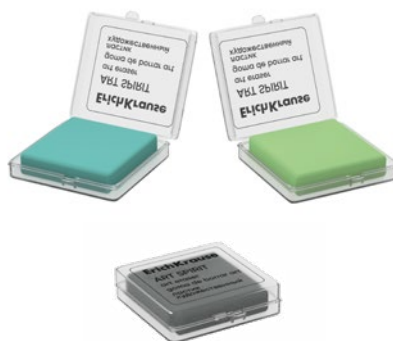

Kneaded eraser in a plastic box ErichKrause Art

TEENS
PREMIUM
EKT LTR

PVC Free

46161
18
648
43x43x9 MM

Kneaded eraser in a plastic box ErichKrause Art Spirit

TEENS
PREMIUM
EKT LTR

PVC Free

56082 assorted
18
648
43x43x9 MM