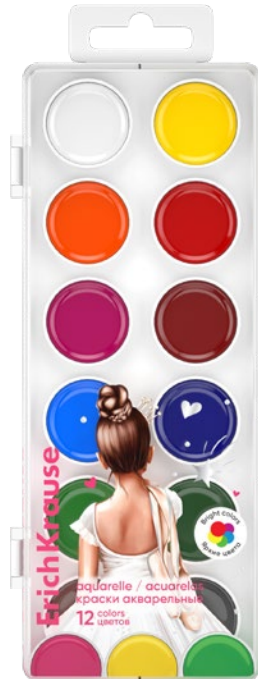

Watercolor paints
ErichKrause Pointes

SCHOOL

STANDARD

EKT

12 colors	
61774 S	
	7
	28

Watercolor paints ErichKrause
Jolly Friends

SCHOOL

STANDARD