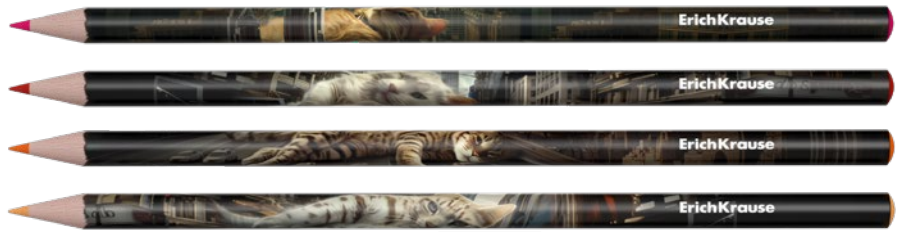

EKT

LTR

NEW

Round

3
mm

Bright colors

Super Soft

Break-resistant lead